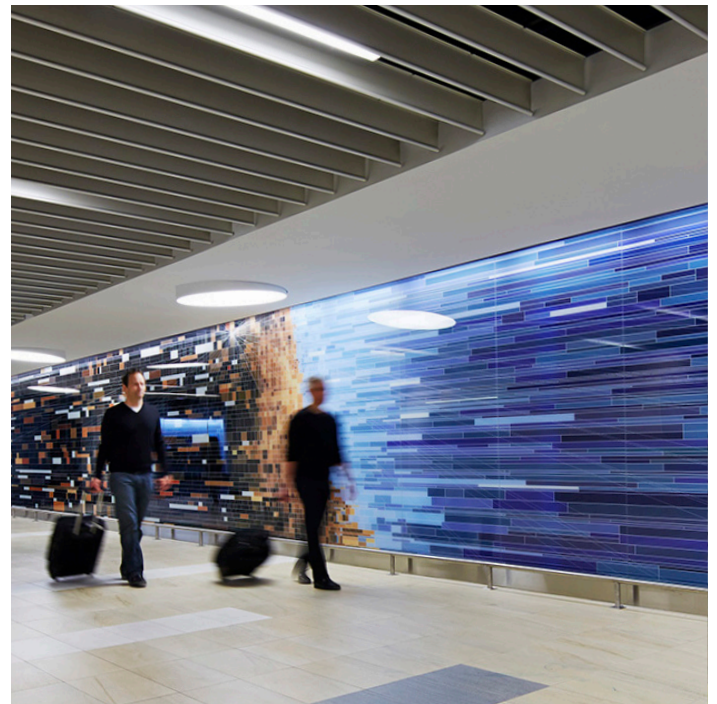

## DIGITAL AND SILK SCREENED PRINTING

Glasswerks is proud to offer GlassFX Custom in-glass printing. Our digital printing uses a ceramic-based ink that is applied to the glass surface and then tempered to create an incredibly durable finished product. This state-of-the-art printing system represents one of the fastest-growing trends in the glass and interior design industries and allows us to reproduce virtually any image or pattern on glass surfaces to stunning effect. Ideal for wall-cladding, glass railings, shower doors, or anywhere else where a printed design is needed. GlassFX can even improve sun control, light diffusion, and light transmission to create beautiful, highly functional environments.