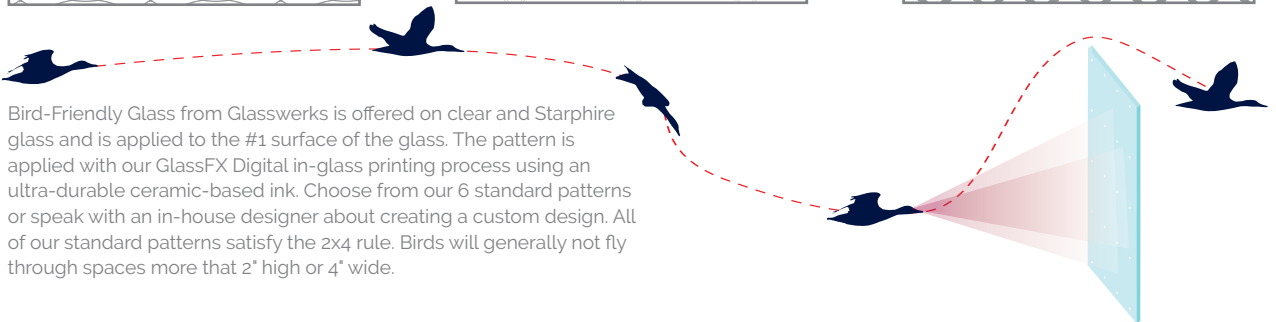

- ✈ Follows 2x4 Rule
- ✈ Prevents Bird Collisions
- ✈ 6 Standard Patterns
- ✈ Eco-Friendly
- ✈ Ultra-Durable Ceramic Ink
- ✈ Etched Glass Patterns
- ✈ Solar Controlled Low-E
- ✈ Custom Patterns Available

CERAMIC FRIT DESIGNS

STYLE 1

STYLE 2

STYLE 3

STYLE 4

STYLE 5

STYLE 6

Bird-Friendly Glass from Glasswerks is offered on clear and Starphire glass and is applied to the #1 surface of the glass. The pattern is applied with our GlassFX Digital in-glass printing process using an ultra-durable ceramic-based ink. Choose from our 6 standard patterns or speak with an in-house designer about creating a custom design. All of our standard patterns satisfy the 2x4 rule. Birds will generally not fly through spaces more than 2" high or 4" wide.