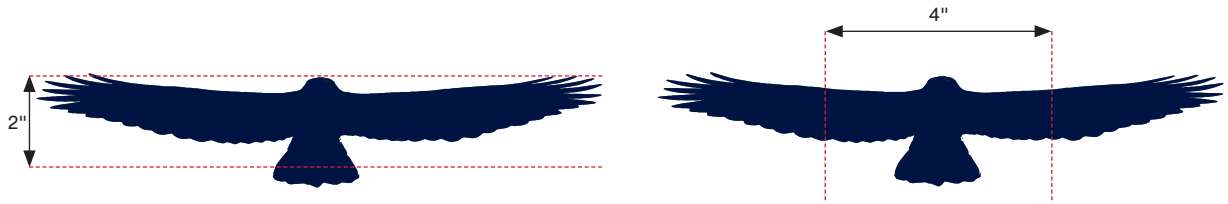

CERAMIC FRIT DESIGNS

STYLE 1

STYLE 2

STYLE 3

STYLE 4

STYLE 5

STYLE 6

Bird-Friendly Glass from Glasswerks is offered on clear and Starphire glass and is applied to the #1 surface of the glass. The pattern is applied with our GlassFX Digital in-glass printing process using an ultra-durable ceramic-based ink. Choose from our 6 standard patterns or speak with an in-house designer about creating a custom design. All of our standard patterns satisfy the 2x4 rule. Birds will generally not fly through spaces more than 2" high or 4" wide.