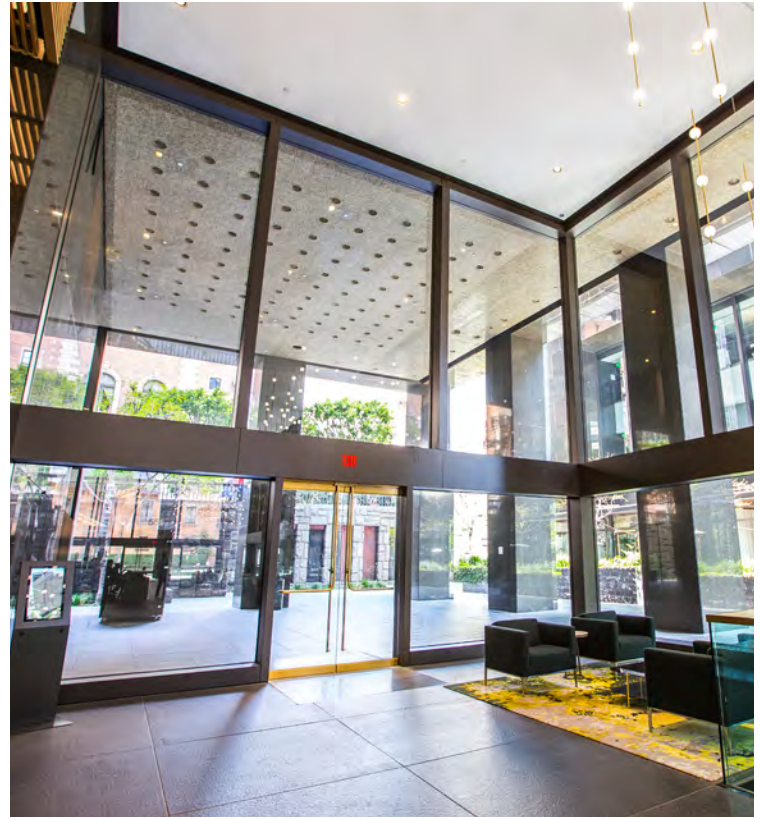

The Broadest Range of Capabilities in the Industry

Glasswerks is a full-service fabricator of flat and bent glass for all your residential, commercial, and architectural projects. Including tempered, laminated and decorative glass, as well as custom glass products and hardware. **Glasswerks** is serving customers in Southern California, including Los Angeles and San Diego, as well as Hawaii and the Las Vegas, Nevada, and now Arizona. Our team of custom glass fabrication experts stands out in our industry for unmatched expertise, comprehensive capabilities, and unparalleled product quality.

For more information, contact us at **888.789.7810** or at glasswerks@glasswerks.com.