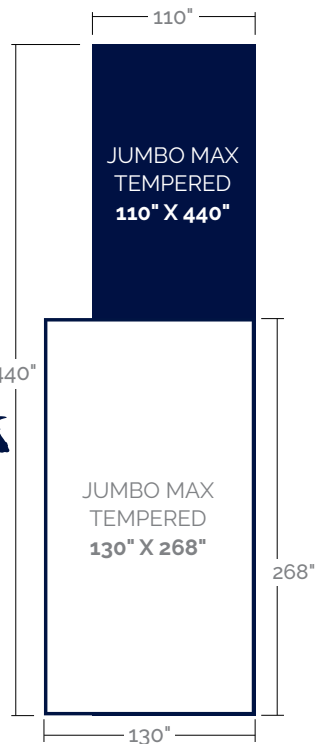

## JUMBO GLASS CAPABILITIES

- Jumbo Tempered
- 130" x 268" Max
- 110" x 440" Max
- Custom Fabrication
- High-Performance Insulating
- Laminated Glass
- Heat Soak
- Bent Glass

GLASSWERKS' GROUP OF COMPANIES